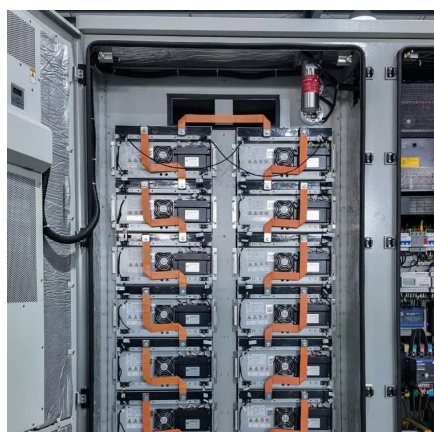

for Solar Systems and Platforms

The SolarEdge Home Network is a wireless platform for connecting devices within the SolarEdge Home ecosystem. An all-in-one communication gateway that expands the SolarEdge system's ...

[Request Quote](#)

[Wireless Phone Services: Cell Phones & Phone Plans | AT& T](#)

All you need to do is pick a wireless plan, find a new device (or bring your own), gather a few pieces of information about your account, and we'll get you up and running on the AT& T network.

[Request Quote](#)

[Communication and Control for High PV Penetration under](#)

The large-scale deployment of sensing, two-way high-speed communication infrastructure and the advanced PV inverters have provided the platform to realize the distributed, real-time closed ...

[Request Quote](#)