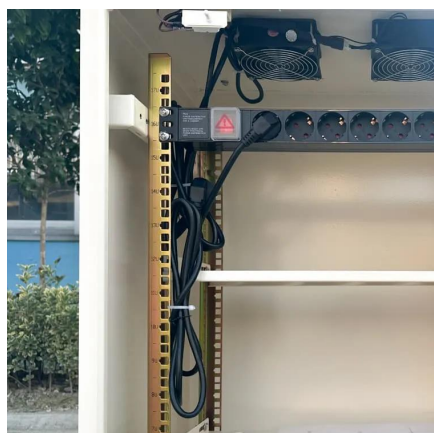

[Outdoor Communication Cabinets and](#)