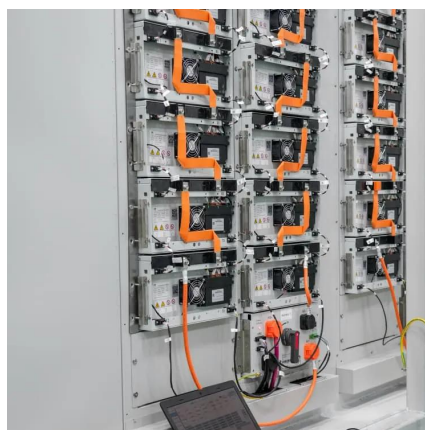

Sortir Autour , Toutes les activités et sorties autour de chez vous

Sortir autour vous propose toutes les sorties loisirs, animations, concerts, événements culturels... autour de chez vous, dans votre région ou partout en France.

[Request Quote](#)

[Wyze Wireless Outdoor Surveillance](#)