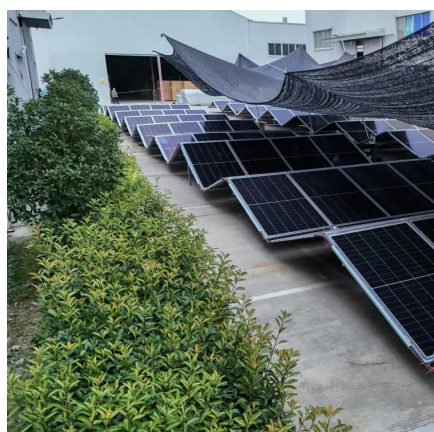

Outdoor Base Station

Built-in tools including Site Survey, Link Test, Antenna Alignment, Spectrum Analyzer, Ping & Trace help in configuration and debugging Recommended for 0~5km PTP/PTMP wireless ...

[Request Quote](#)

BBU3910A Description

The BBU3910A is an outdoor baseband control unit and integrates the main control board, transmission board, and baseband board. The BBU3910A has the following ...

[Request Quote](#)

TECHNICAL definition and meaning , Collins English Dictionary

You use technical to describe the practical skills and methods used to do an activity such as an art, a craft, or a sport. Their technical ability is exceptional. In the realm of sculpture too, the ...

[Request Quote](#)