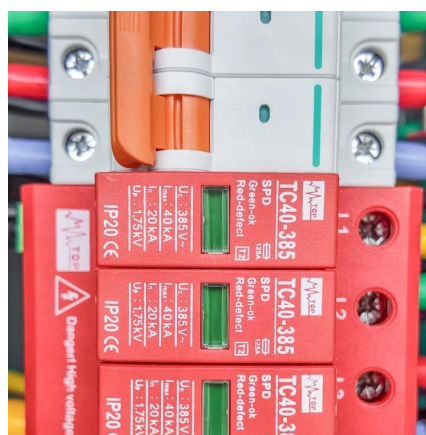

[Technical Definition & Meaning, Britannica Dictionary](#)

TECHNICAL meaning: 1 : relating to the practical use of machines or science in industry, medicine, etc.; 2 : teaching practical skills rather than ideas about literature, art, etc.

[Request Quote](#)

Microsoft Word

The ZXG10-BTS (V2.9) Base Transceiver Station Technical Manual introduces the working principles, functions and technical features of the ZXG10-BTS (V2.9), and gives users a ...

[Request Quote](#)