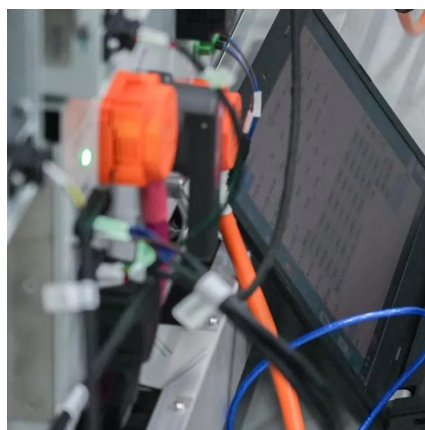

BBU3910A Description

Compact Outdoor BS30 BTS Technical Manual - Free download as PDF File (.pdf), Text File (.txt) or read online for free. ZTE CORPORATION and its licensors may have current or pending ...

[Request Quote](#)

[ZTE ZXG10-OB06 TECHNICAL MANUAL Pdf](#)