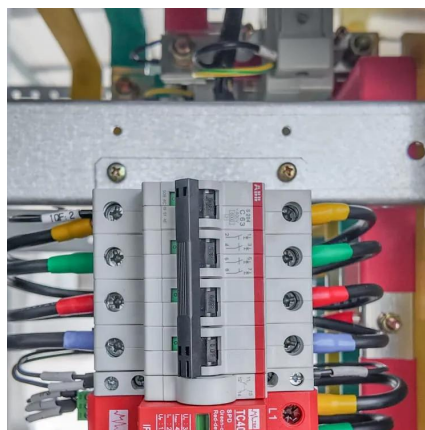

This guide provides step-by-step instructions on how to install your R-BOX-OC outdoor solar battery cabinet, including site selection, assembly, wiring, and system testing. [pdf]

[Request Quote](#)