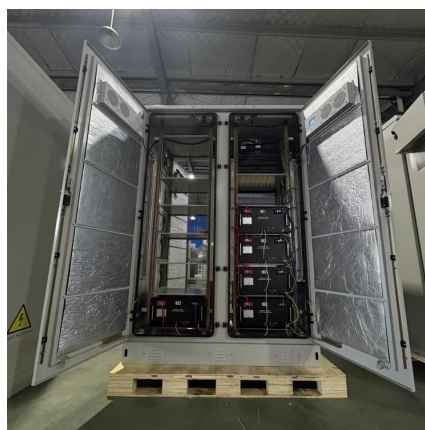

[qiya 120W Lithium Battery Inverter 21V to 220V AC Multi ...](#)

*Multi-function Inverter: This inverter effectively converts 21VDC power into 220VAC, making it for outdoor activities and operating small appliances effortlessly.

[Request Quote](#)