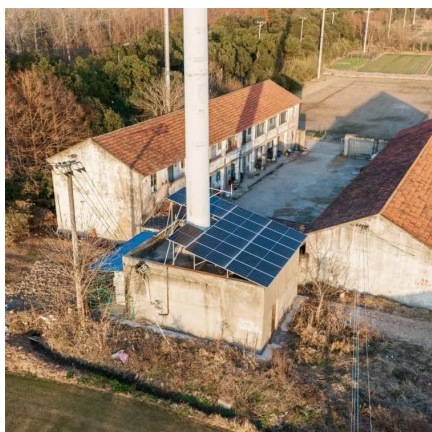

[The solar container communication station energy ...](#)

The HJ-SG-R01 series communication container station is an advanced energy storage solution. It combines multiple energy sources to provide efficient and reliable power.