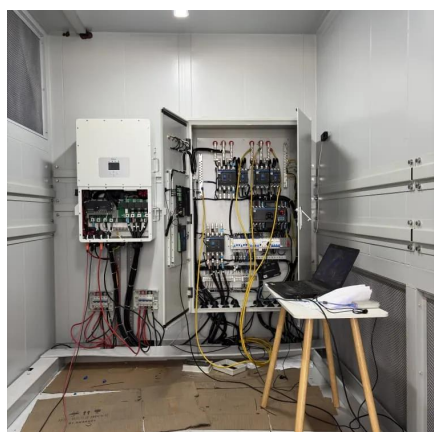

Gabon Circuit Breaker and Fuses Market (2024-2030) , Industry, ...

Gabon Circuit Breaker and Fuses Industry Life Cycle Historical Data and Forecast of Gabon Circuit Breaker and Fuses Market Revenues & Volume By Voltage for the Period 2020- 2030

[Request Quote](#)