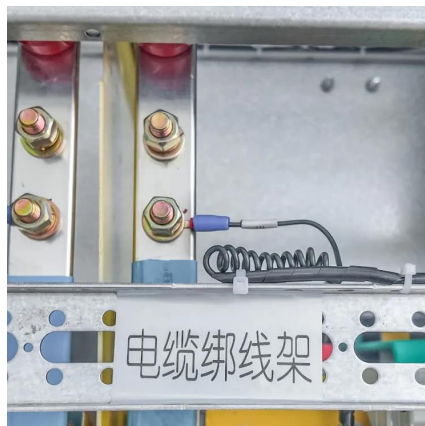

## Energy Storage Systems

The E90 series of BESS' come standard with a 200-amp automatic transfer switch (ATS), Eaton un-interruptible power supplies, grid-forming and grid-following modes, plus ...

[Request Quote](#)