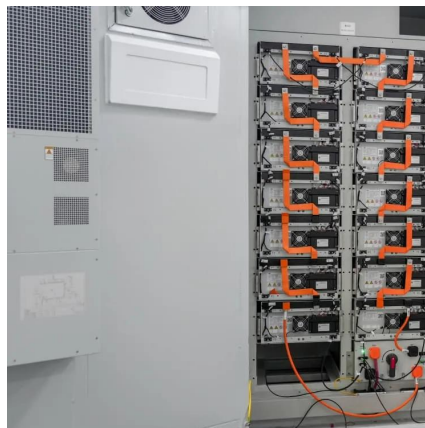

[Request Quote](#)

[BESS method for outdoor communication power supply](#)

Some BESS suppliers mandate uninterrupted power to maintain the operation of thermal management systems, ensuring battery temperatures remain within desired limits to minimize ...

[Request Quote](#)