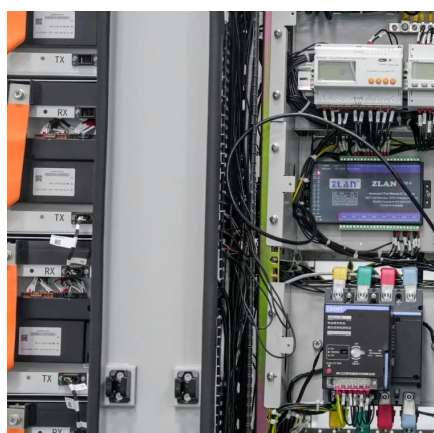

[Nothing but the BESS: Why Integrating](#)