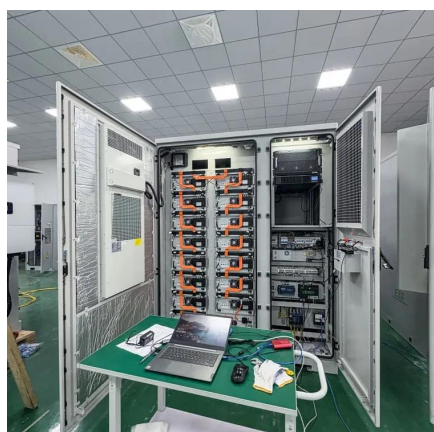

Discover clean, portable, emission-free POWRBANK commercial energy storage. Achieve your sustainability goals with the proven mobile BESS.

[Request Quote](#)