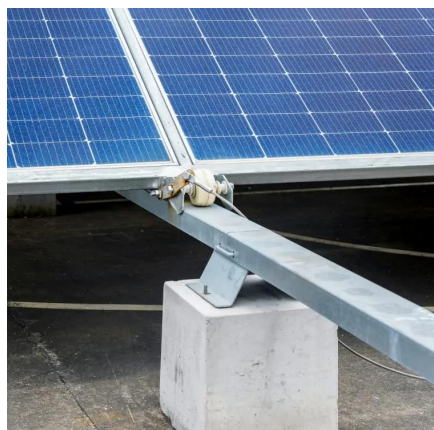

China Koten Circuit Breaker Manufacturer and Supplier, Factory

Get top-quality Koten circuit breakers direct from China manufacturer, supplier and factory. Explore our range for reliable electrical protection.

[Request Quote](#)

[Koten: Koten Circuit Breakers HPH-P Plug in](#)

This document lists various circuit breakers and safety breakers made by KO TEN with their prices.

[Request Quote](#)