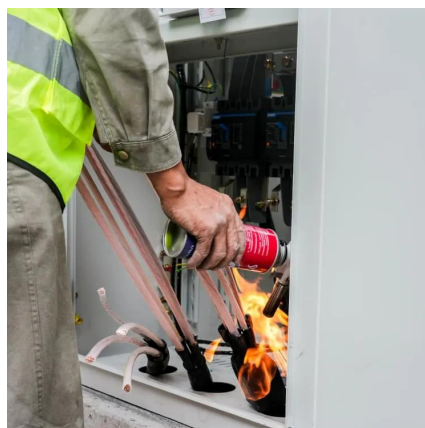

It is built with 100% pure cold-rolled copper busbars to ensure better continuity and safety in continuous connections. It is available in 4 ...

[Request Quote](#)

Koten Safety Breaker

We offer a range of products including the Koten Safety Breaker, Relay Voltage Regulator, Solar Battery Storage, Mexican Electrical Outlet, and Wall Lights With Pull Cord. We welcome ...

[Request Quote](#)