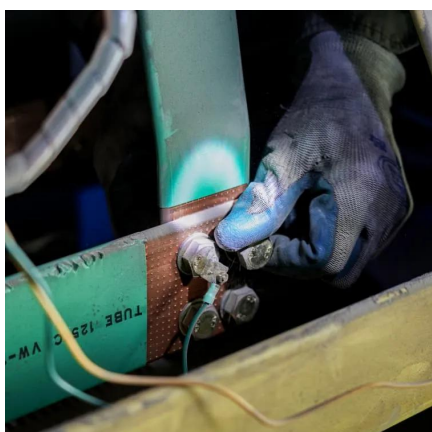

INCORPORATED

It is built with 100% pure cold-rolled copper busbars to ensure better continuity and safety in continuous connections. It is available in 4 to 24 branches for both surface and flush ...

[Request Quote](#)

KSB-S

KSB-S Safety Breaker is a MCB or MCCB that is enclosed in a flame-retardant, impact-resistant plastic enclosure. It is used for indoor ...

[Request Quote](#)

KSB-S

KSB-S Safety Breaker is a MCB or MCCB that is enclosed in a flame-retardant, impact-resistant plastic enclosure. It is used for indoor applications and is applicable for RCBO, plug-in, and ...

[Request Quote](#)