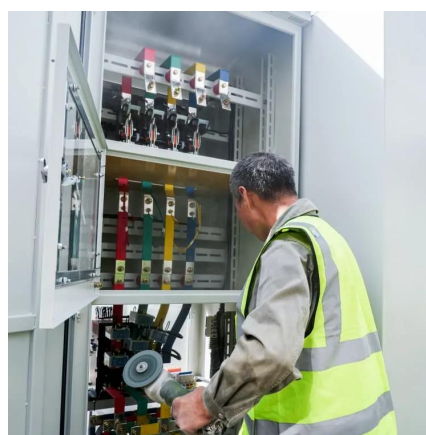

China Koten Circuit Breaker Manufacturer and Supplier, Factory

Get top-quality Koten circuit breakers direct from China manufacturer, supplier and factory. Explore our range for reliable electrical protection.

[Request Quote](#)

[Koten: Koten Circuit Breakers HPH-P Plug in](#)

This document lists various circuit breakers and safety breakers made by KO TEN with their prices.

[Request Quote](#)