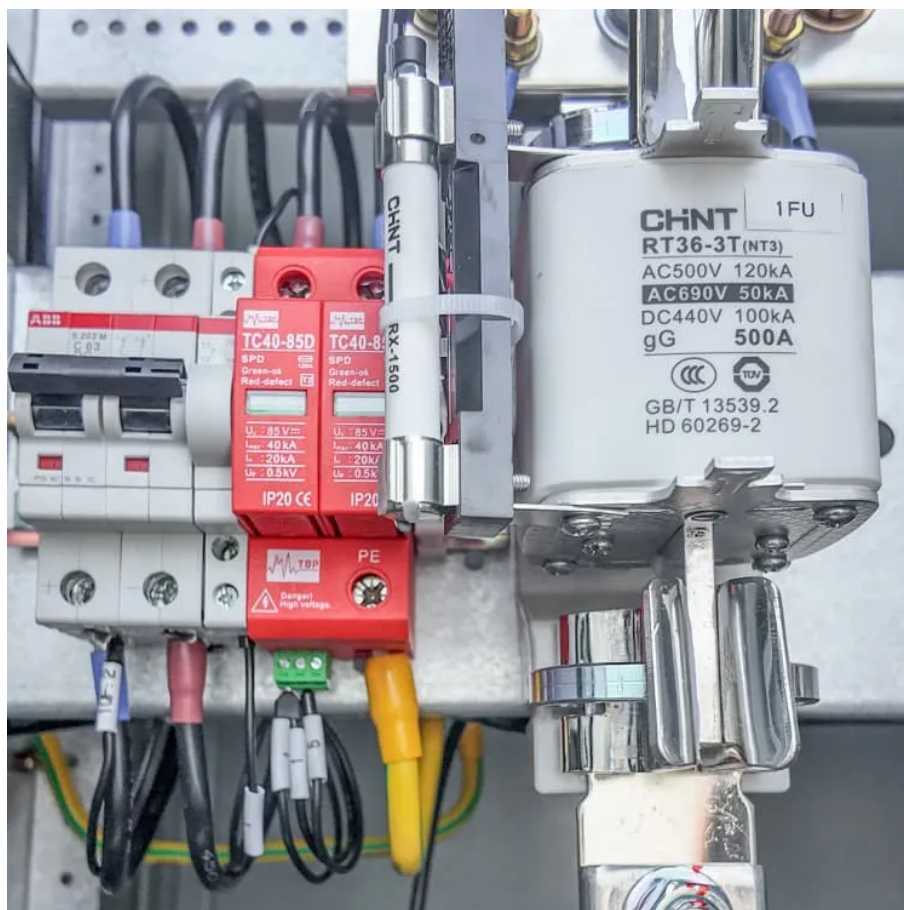

Koten safety breaker for sale in Calcutta