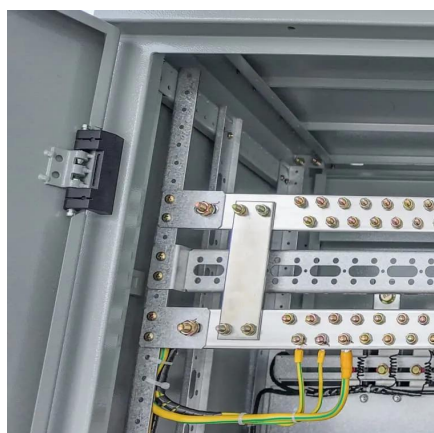

### Products

It is made of gauge 16 powder-coated, oven-baked BI sheet with a bolted dead-front. It is built with 100% pure cold-rolled copper busbars to ensure better continuity and safety in continuous ...