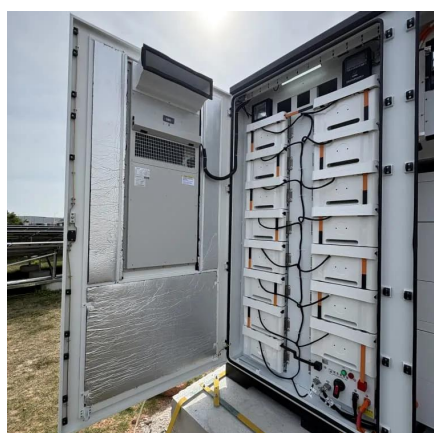

What DID a 2x4 Cost in 2019?