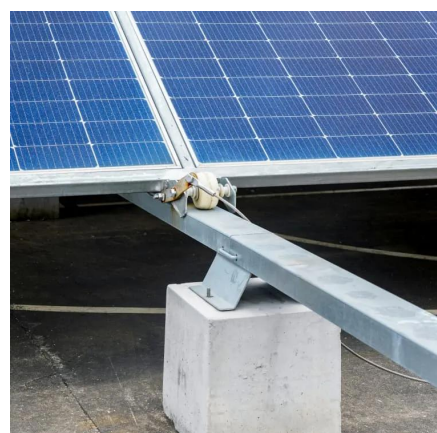

Menard's vs. Lowe's vs. Home Depot

I took my first trip into a Menard's this past weekend and I was truly impressed with their lumber and tool selection. I only have Lowe's and Home Depot around me and by ...

[Request Quote](#)

[Caster Recommendation for a Router](#)