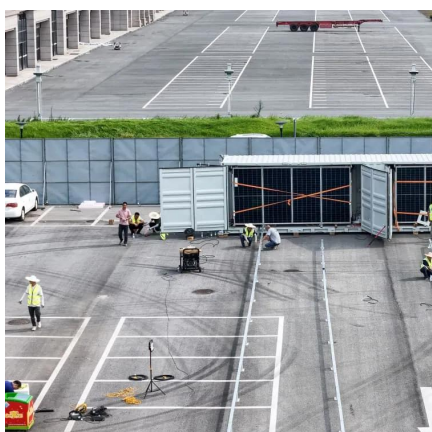

With the advanced technical expertise of our employees as well as our suppliers; we are able to provide branded LED chips, and LED drivers of the highest quality.

[Request Quote](#)

Koten

Koten Circuit Breaker Plug In 15a / 20a / 30a/ 40a/ 60a/ 100a KOTEN KSB-S W/ UNIVERSAL OUTLET 15-20A 2P Koten Panel Board Box 2Pole Bolt On 2,4,6,8,10,12,14 Branches KOTEN ...

[Request Quote](#)

[Koten Safety Breaker For Sale Equipment & Supplies](#)

Easily find, compare & get quotes for the top Koten Safety Breaker For Sale equipment & supplies

[Request Quote](#)