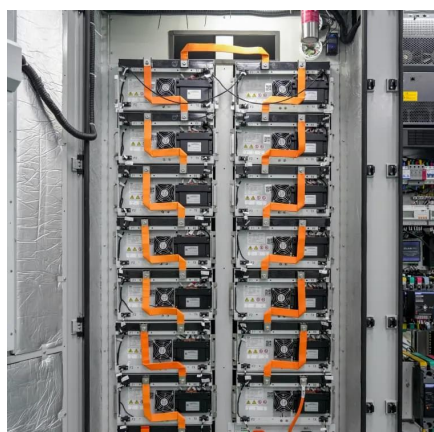

Cover ,, DIY ,, Stylish and Safe!

A DIY on how to make your own bench cover for your fireplace! Functional, safe, and stylish! Stone or Brick fireplace hearth cover.

[Request Quote](#)

Amazon : Hearth Baby Proofing

MABOZOO 2-Inch Thick Fireplace Hearth Cushion, 72"x14" Baby Proofing Seat Edge Pad for Child Safety, Soft Fireplace Baby Proofing Bench & Windowsill Protector, Black 50+ bought in ...

[Request Quote](#)