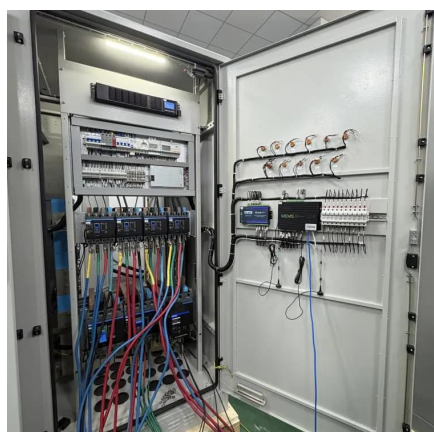

AND SUPPLIERS IN KINSHASA

There is a considerable price difference between the hundreds of solar inverters available. For example, an entry-level 5kW inverter can start at as little as $650, while a premium quality ...

[Request Quote](#)

Power Your Home in Kinshasa: A Guide to Solar Energy Storage ...

Stop load shedding! A 5-10kWh solar energy storage system powers your Kinshasa home day & night. See real costs, battery data, and how to choose.

[Request Quote](#)

Baby Proofing Fireplace Bumpers

The fireplace baby proofing cover protects the edges and corners of your fireplace and provides a soft, cushioned barrier for your little one. Fireplace cushions for baby proofing ...

[Request Quote](#)