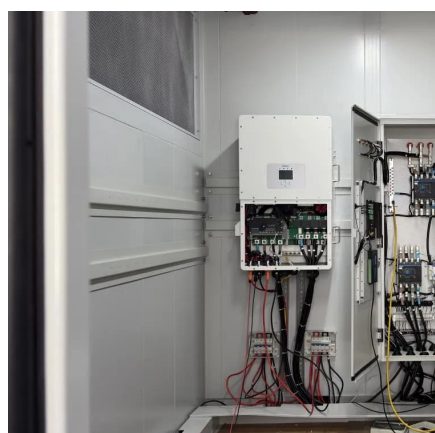

[Cardinal Gates SPK Small Hearth Pad Kit](#)