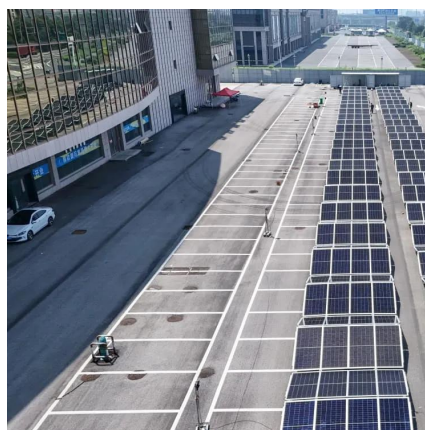

Thick Fireplace Hearth Cushion

Looking for a top-notch fireplace safety solution? Our fireplace cushion hearth pads are designed to provide unparalleled protection and style. Measuring 94" x 35" to fit most ...

[Request Quote](#)