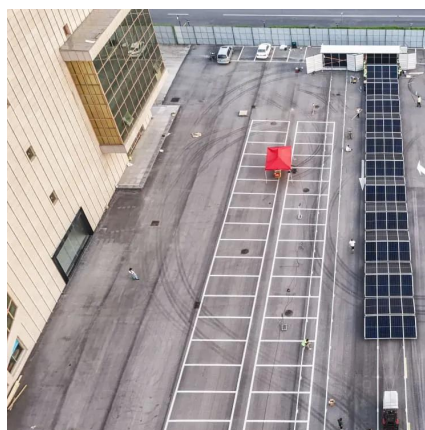

Felicitysolar Opened Kinshasa Offline Store to Empower Local Energy

To provide customers with a hands-on experience and localized support, Felicitysolar has opened its official brand store in Gombe, a central district of Kinshasa.

[Request Quote](#)

TOP SOLAR INVERTER MANUFACTURERS