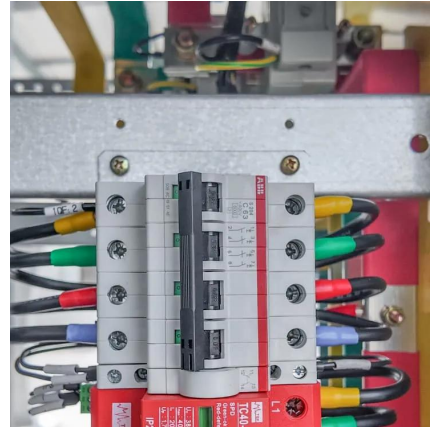

[.PDF](#)

This document provides guidelines for siting and sharing telecommunication base station infrastructure in Rwanda. It was issued by the Rwanda ...

[Request Quote](#)