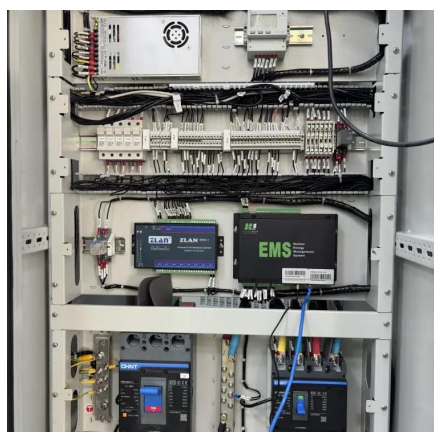

[ERICSSON MODERNISES KIGALI NETWORK AS RWANDA ...](#)

Which power supply mode is used for micro base station? For the micro base station, all-Pad power supply mode is used, featuring full high efficiency, full self-cooling and smooth upgrade ...

[Request Quote](#)