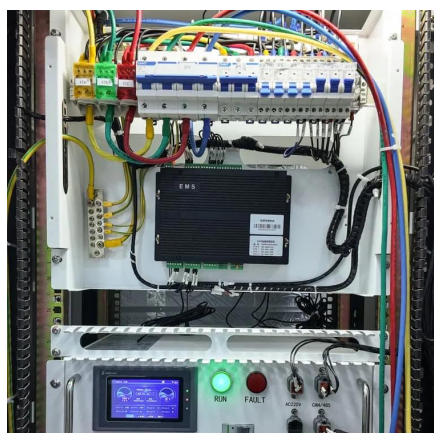

Kigali Telecommunications Base Station Power Installation