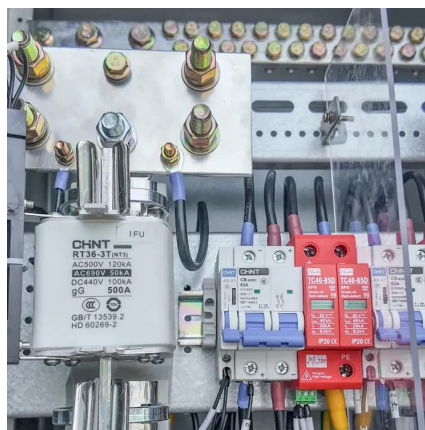

Is the EK solar container outdoor power a sine wave

Overview

Delivering 10,000W of rated power output, this rugged pure sine wave hybrid inverter is capable of pairing with either GEL or LI batteries. Dual MPPTs provide 99% efficiency. Provides 120V and 220V output power. Also compatible with 120V/220V AC grid charging or autostart generator.

[Request Quote](#)

[The Ultimate Guide to Pure Sine Wave](#)

[Solar ...](#)

This guide will explain the characteristics of pure sine wave solar inverters and their significance in power conversion.

[Request Quote](#)