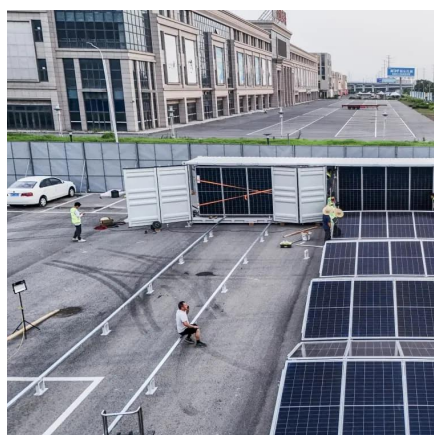

Containers with Solar and Batteries

...

Delivering 10,000W of rated power output, this rugged pure sine wave hybrid inverter is capable of pairing with either GEL or LI batteries. Dual MPPTs provide 99% efficiency.

[Request Quote](#)

[The Ultimate Guide to Pure Sine Wave Solar Inverters: ...](#)

This guide will explain the characteristics of pure sine wave solar inverters and their significance in power conversion.

[Request Quote](#)

[EK-Solar PV Container Series (3.44/3.85/5MWh)](#)

While increasing the power generation power, this module maximizes container transportation efficiency through innovative layout design, significantly reduces logistics costs, and injects ...

[Request Quote](#)