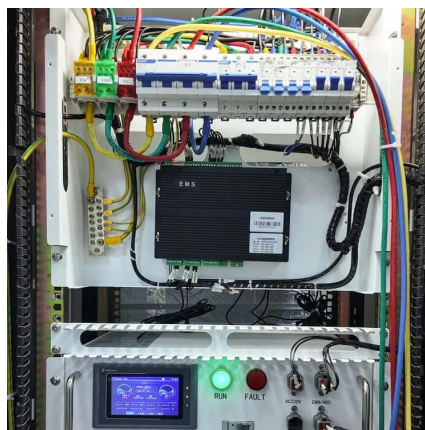

Pure Sine Wave Inverter: This versatile Car Inverter Converter utilizes Pure Sine Wave Technology, ensuring low noise and minimal interference. Capable of converting 12V, ...

[Request Quote](#)

[Pure Sine Wave 6500W 3500W 5000W Inverter 12V/24V ...](#)

Efficiency: This pure sine wave inverter delivers a stable output with high efficiency, ensuring devices run smoothly without interruptions. Versatile Voltage Options: ...

[Request Quote](#)