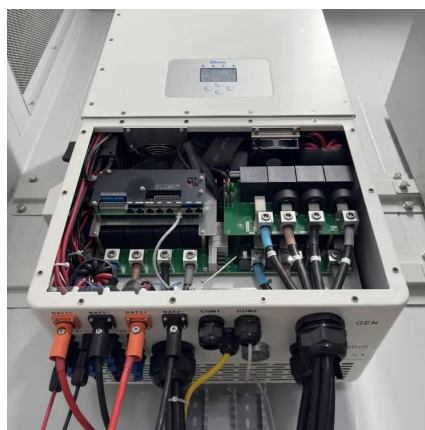

[Pure Sine Wave Inverter 6500W 12V/24V/48V/60V/72V](#)

Pure Sine Wave Inverter: This versatile Car Inverter Converter utilizes Pure Sine Wave Technology, ensuring low noise and minimal interference. Capable of converting 12V, ...

[Request Quote](#)