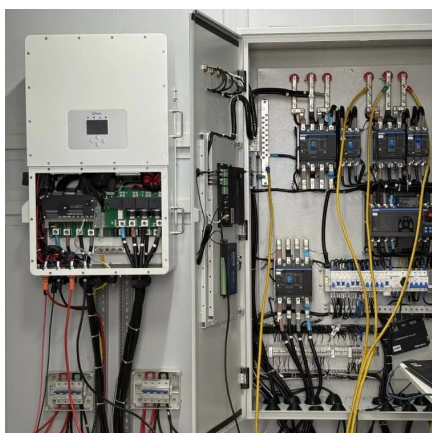

[VertaMax 1500 Watt 12 Volt Pure Sine](#)