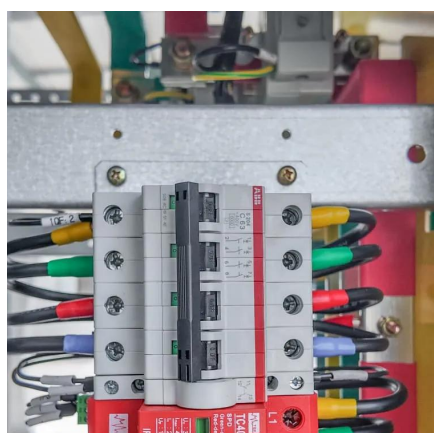

[Best 12 Volt Pure Sine Wave Inverter](#)