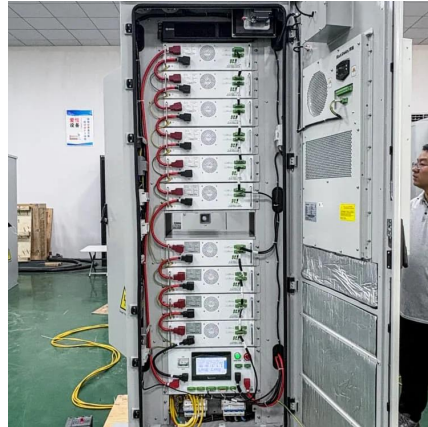

Intelligent Power Distribution ...

A recent task we've undertaken is to support a project team in setting up a display cabinet of intelligent distribution cabinets, enabling the interconnection of all devices within the ...

[Request Quote](#)