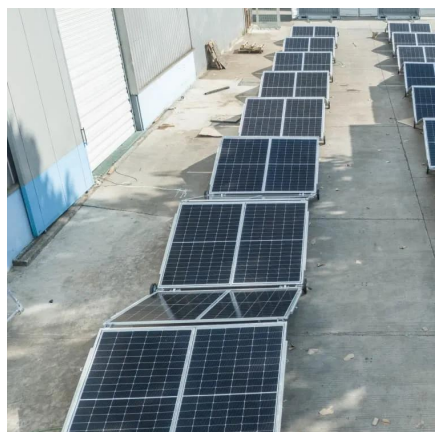

UPS2000-G-3 kVA User Manual (CTC)

appearance, structure, working principle, installation, use, operation, and maintenance. UPS is short for uninterruptible power supply. Unless otherwise specified, UPS ...

[Request Quote](#)

HUAWEI DCDC 400A2 EMBEDDED COMMUNICATION SWITCHING POWER SUPPLY

Uninterrupted power supply for photovoltaic 5g communication base stations Base station operators deploy a large number of distributed photovoltaics to solve the problems of high ...