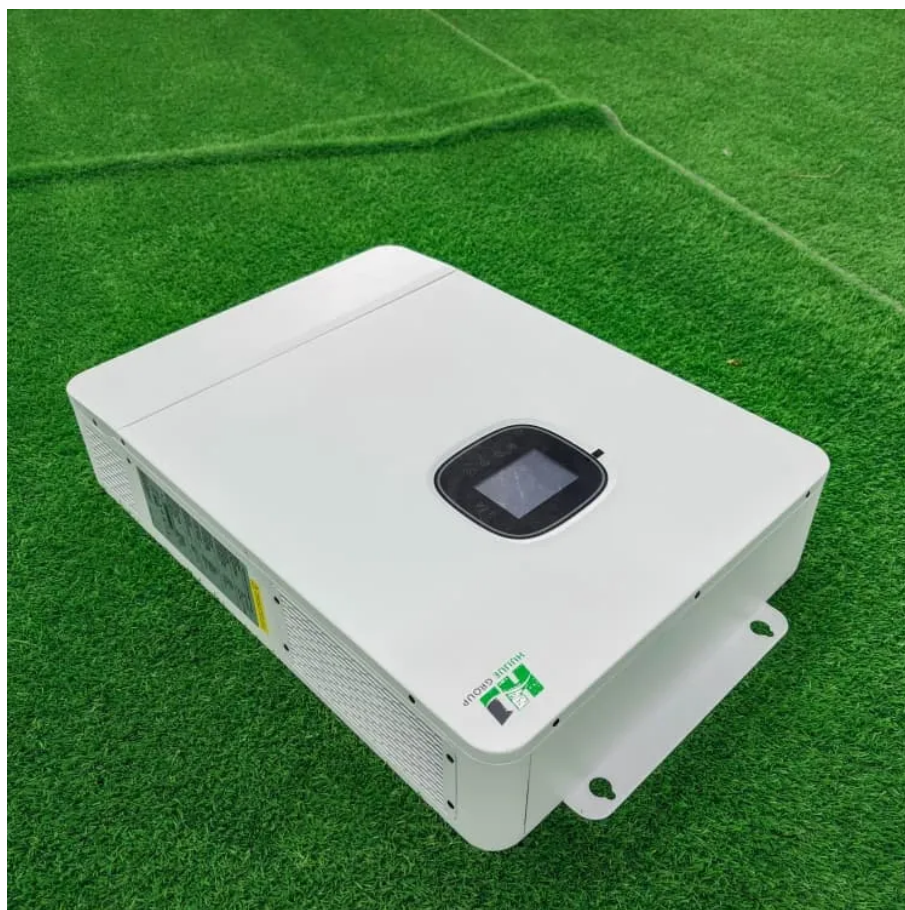

Huawei Power Bank 22 5w Portable

Huawei Power Bank 22 5w Portable

[HUAWEI SuperCharge Power Bank 10000 mAh ...](#)

HUAWEI SuperCharge Power Bank 10000 mAh (Max 22.5W SE) is compatible with PD, QC, SCP and FCP standards,etc. It supports ...

[Request Quote](#)

Huawei 10000mAh Multi-protocol Super charge Power bank Max ...

1 powerbank 10000mAh. The premium design and strict security testing make charging safe and dependable. Huawei : Scp Fcp 22.5w. Power of input & output: 22.5W ...

[Request Quote](#)

Huawei 10000mAh Multi-protocol Super charge Power bank Max 22.5W ...

1 powerbank 10000mAh. Huawei : Scp Fcp 22.5w. Power of input & output: 22.5W (max). Port of input: Type-C 18W. Up to 18 W input to USB-C port. Port of output: Type-A and ...