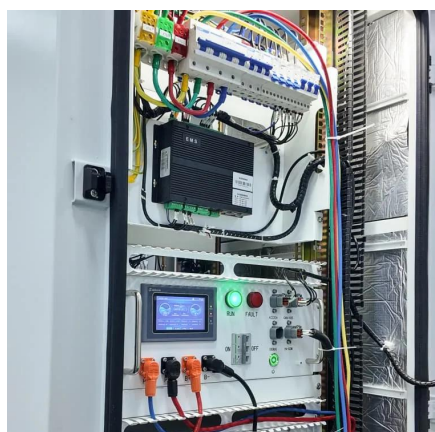

[Request Quote](#)

[Huawei Three-Phase Inverter SUN2000-100KTL](#)

The Huawei SUN2000-100KTL-grid connection inverter is prepared to be installed in homes that are supplied with three-phase current. This inverter is a high-power model within the range of ...