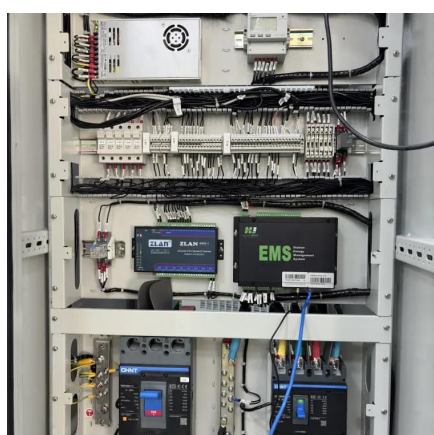

[HUAWEI Smart String Solar Inverter](#)