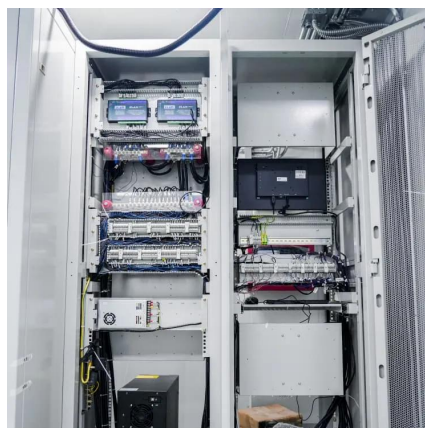

We stock thousands of items in-house and utilize a network of suppliers across New Zealand to ensure quick access to a wide range of parts. Orders for in-stock items are typically ...

[Request Quote](#)

[Honda EU32iU 3.2kVA Inverter Generator](#)

We stock thousands of items in-house and utilize a network of suppliers across New Zealand to ensure quick access to a wide range of parts. ...

[Request Quote](#)