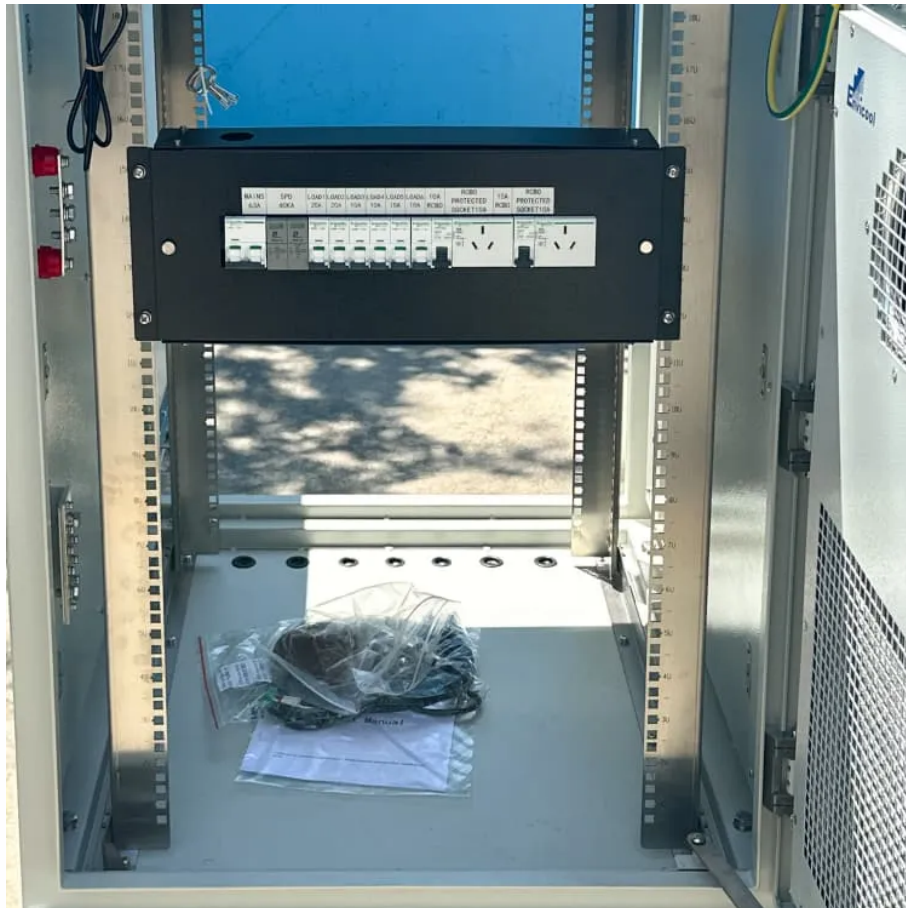

High quality 3 2 kva inverter in New-Zealand

Overview

Buy NTS-3200-212EU - MEAN WELL - DC/AC Inverter, EU O/P Socket, ITE & Household, 16.5 VDC, 1 Outlets, 240 VAC, 3.2 kW. element14 New Zealand offers fast quotes, same day dispatch, fast delivery, wide inventory, datasheets & technical support.

The new Honda EU32i generator is incredibly versatile with high-spec features and an intelligent design that makes it easy to use, start and carry. High output engine. Low emissions. This newly developed, high-performance engine has built-in fuel-injection. Designed specifically for the EU32i it.

NTS-3200-212EU is a NTS-3200 series highly reliable off-grid true sine wave DC-AC power inverter. Its key features include digital design with MCU control, streamlined control circuitry that quickly responds to environmental changes and improves reliability, high quality fan with low acoustic.

The Honda EU32i generator is incredibly versatile, a compact and lightweight design with a powerful maximum output of 3200w. It has high-spec features like fuel injection and blue tooth compatibility. An intelligent design that is easy to use, start and carry. Award Winning for Power and.