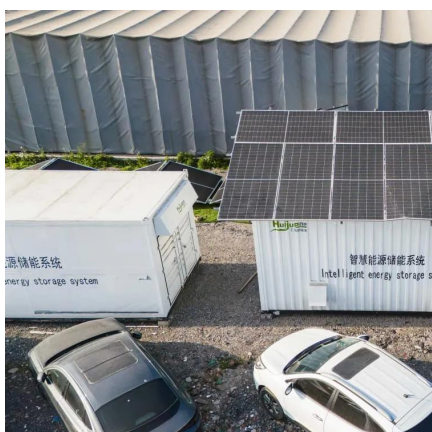

[Inverter Generators, Conventional Generators , GT Power](#)

Designed from the ground up, with New Zealand conditions in mind, GT Power generators provide the ultimate solution for your portable power requirements. GT Power does not compromise on ...