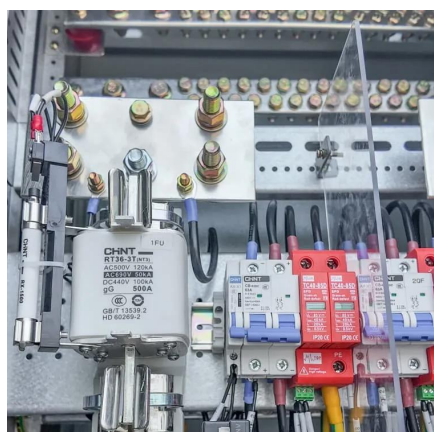

HIGH Definition & Meaning

high implies marked extension upward and is applied chiefly to things which rise from a base or foundation or are placed at a conspicuous height above a lower level.

[Request Quote](#)