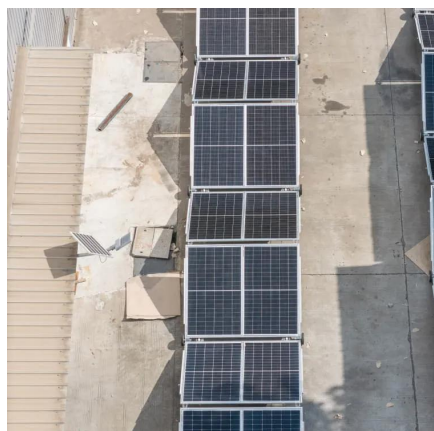

High quality 2400W portable power station Seller

High quality 2400W portable power station Seller

[UDPOWER S2400 Portable Power Station \(2083Wh, 2400W\)](#)

The UDPOWER S2400 is a high-capacity LiFePO4 power station built for home backup, RV trips, job sites, and off-grid weekends. It delivers a stable 2400W pure sine wave output and stores ...

[Request Quote](#)

Yard Force PB-2400 Portable Power Station, 2400W Continuous, ...

Portable Design: Equipped with dual never-flat wheels and a collapsible handle for enhanced mobility and rugged outdoor use. Smart Connectivity: Includes Bluetooth speaker, WIFI, and ...

[Request Quote](#)

[Our 10 Best 2400w Portable Power Station in the US](#)

Huge 1843.2Wh capacity, 2400W AC inverter, fast recharge options, powers 11 devices simultaneously, durable LiFePO4 battery with 3500+ cycles. Perfect for emergency ...

[Request Quote](#)

[Shop GRECELL Portable Power Station 2400W](#)

Capable of Recharging 99% of Your Devices. Our power station has a huge capacity 1843.2Wh and a 2400W AC inverter (4800W Surge).

[Request Quote](#)