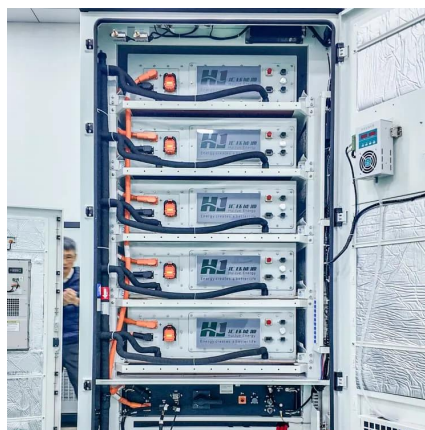

high

High, lofty, tall, towering refer to something that has considerable height. High is a general term, and denotes either extension upward or position at a considerable height: six feet high; a high ...

[Request Quote](#)