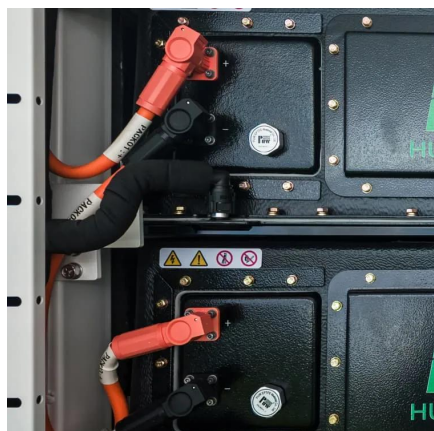

Foldable Container Fixed Type for Urban Lighting

Prefabricated Folding Container House-Xinyu Integrated Housing ...

Can be repeatedly folded without deformation, space-saving, easy to transport, quick to install, and occupies minimal storage space. Features a sleek and modern exterior design. Comes ...

[Request Quote](#)

Modular expansions enabled through Glamni X folding container ...

With the capacity to withstand 24.5-28.4 m/s wind speeds and boasting a 7.0-grade earthquake resistance, this container house supports a 2.0 kN/m² floor load --making it suitable for ...

[Request Quote](#)