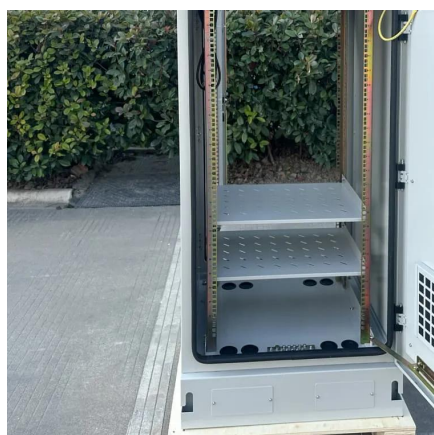

Buildings , CONTINEST USA

Learn how foldable modular buildings make construction faster, sustainable, and flexible for events, housing, and rapid infrastructure needs.

[Request Quote](#)

Storage LED Container Lighting

We have designed a sufficient linear LED lighting system with a magnetic mount for the fixture. These 4 FT linear LED fixtures are ideal for this space as they easily lighten up a much larger ...

[Request Quote](#)

[Foldable Prefab Homes: Fast Setup, Flexible Living](#)

Space-efficient & transportable prefab homes. Our foldable container designs offer rapid setup, modular flexibility, and a modern living solution. Discover the possibilities.

[Request Quote](#)