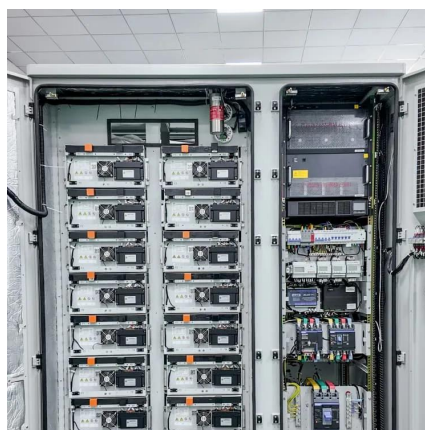

[The solar container communication station energy ...](#)

The device layer includes essential energy conversion and management units such as the Power Conversion System (PCS) and the Battery Management System (BMS). These components ...

[Request Quote](#)

Communication container station