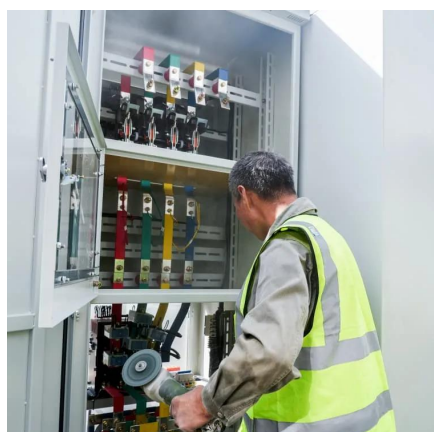

Energy Management System (EMS): The Intelligent Brain of Energy ...

The Energy Management System (EMS) is the backbone of modern energy storage, enabling smart, efficient, and reliable operations. As technology advances, EMS will ...

[Request Quote](#)

[Hybrid Energy System for Intelligent Outdoor Base Stations](#)

Elevate performance and security with our Hybrid Energy System and Intelligent Management. Explore modular outdoor base stations for reliable high-capacity operations.