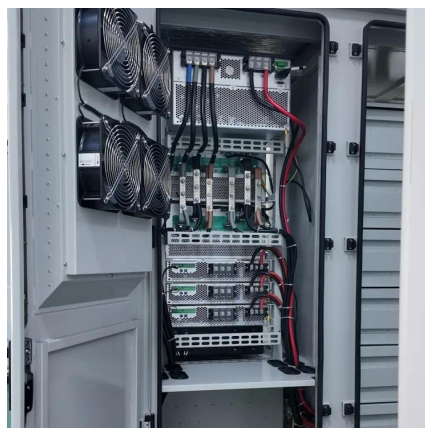

### [Basic components of a 5G base station](#)

Cellular base stations (BSs) are equipped with backup batteries to obtain the uninterruptible power supply (UPS) and maintain the power supply reliability. While maintaining the

### [How to Set Up a Base Station CB System: A Complete ...](#)

Yes, with a proper 12V DC power supply (3-5 amps minimum) and base antenna system. However, dedicated base stations typically offer better features, ergonomics, and ...

## Complete Guide to 5G Base Station Construction , Key Steps, Equipment

The base station power system serves as a continuous "blood supply pump station," responsible for AC/DC conversion, filtering, voltage stabilization, and backup power.

## Base Stations Applications

In a wireless base station, the power supply system includes generators, backup batteries, and circuit breakers. Environmental Monitoring System. The environmental monitoring system is ...