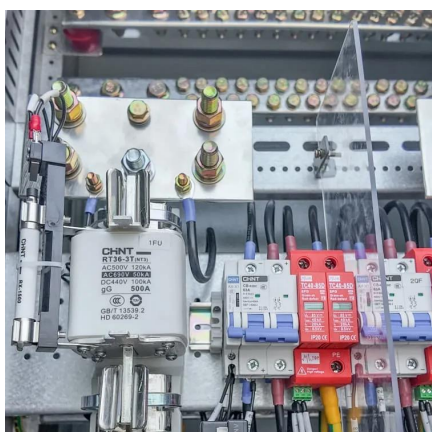

280 Watt Solar panels for sale , Prices, dimensions, weight, ...

Region: China Features: Low Light Irradiance / Low PID / Polycrystalline / Severe Weather Resistant
Panel Dimension: 1640x992x35 mm Inventory: Production on demand

[Request Quote](#)