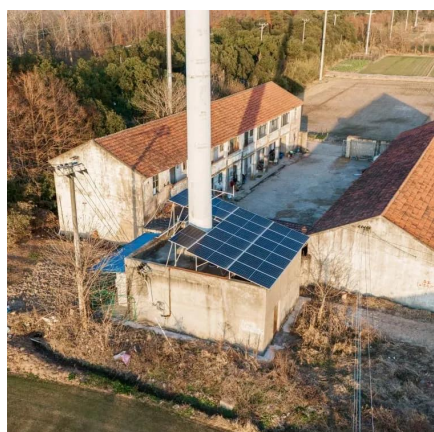

RCGP2K Series - 12, 24, and 48 VDC 2 KW Rack Mount Pure Sine Wave Inverters

The RCGP-Series Pure Sinewave DC-AC Inverters are intended for commercial, industrial or military applications wherever standard utility-like power is required at 50 or 60 Hz.

[Request Quote](#)