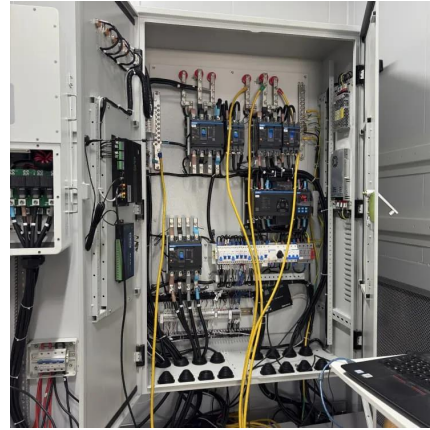

Orange County, Florida (FL) Detailed Profile Median monthly housing costs for homes and condos with a mortgage: $1,991 Median monthly housing costs for units without a mortgage: $683 ...

[Request Quote](#)

Shipping Container Farm Cost: Breaking Down the Investment for ...

While there's no one-size-fits-all answer since every project is unique, it's safe to ballpark an upfront investment between $50K-$85K for most standard 40-foot containers converted into ...

[Request Quote](#)