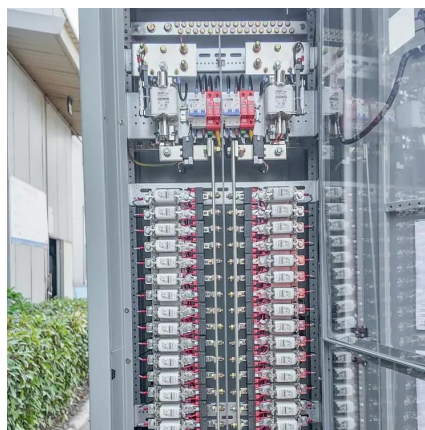

[Request Quote](#)

3-Phase Modular UPS

The CyberPower BCT3L9N125 3-Phase Modular
UPS Battery Cabinet can hold up to 6 battery
modules (BM120V30ATY). These 3-layer units can
be configured as stand-alone cabinets, ...