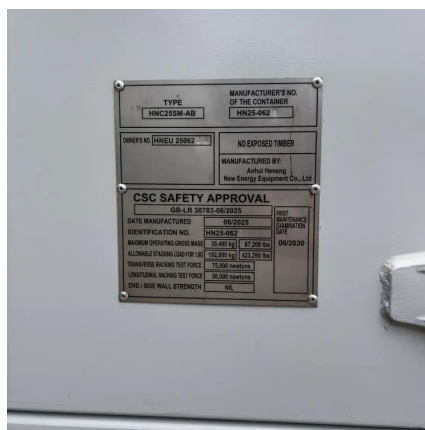

Household Battery Recycling

Household battery recycling locations Lead-acid batteries, or "automotive type batteries," are banned from disposal. Consumers may bring lead-acid batteries to any Wisconsin retailer that ...

[Request Quote](#)