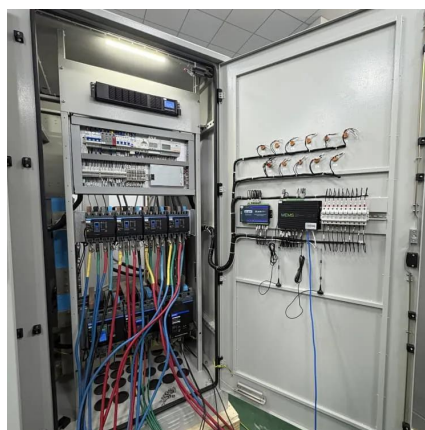

Main Battery Change

Going to change the service battery in my 15 V40cc D2. Anything I need to be ware of or look out for ??

[Request Quote](#)