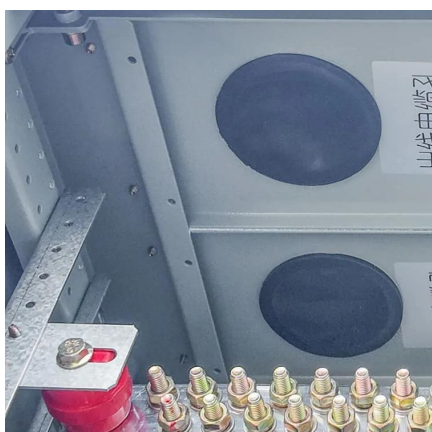

BATTERY CABINET

An existing PWRcell Battery Cabinet can be upgraded with additional modules. Use the graphic below and the chart on the back of this sheet to understand what components you need for ...

[Request Quote](#)