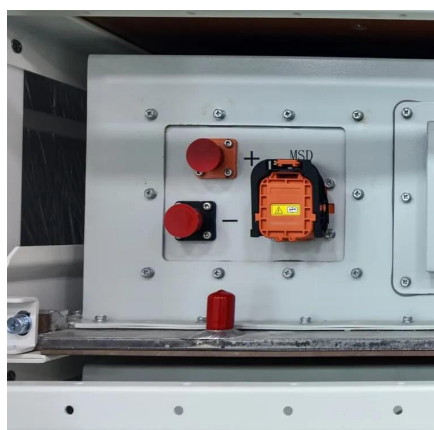

Ane Solar Wind Hybrid Power Supply System for Communication Base Station

Find verified Ane Solar Wind Hybrid Power Supply System for Communication Base Station suppliers and manufacturers offering competitive wholesale prices. Browse detailed specs, ...

[Request Quote](#)