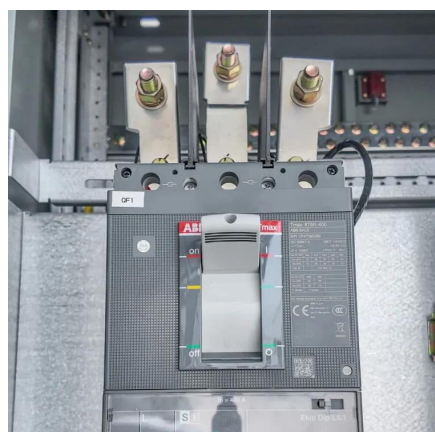

[Power Supplies for Two-Way Radio Base Station installations](#)

Power Supplies for Two-Way Radio Base Station installations. In Stock, Ready to Ship!

[Request Quote](#)