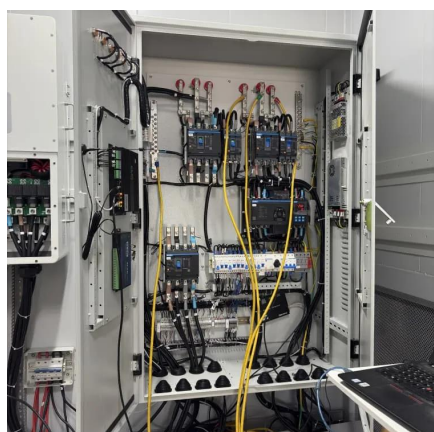

[Renewable Energy Sources for Power Supply of Base ...](#)

In this paper, several BS power supply systems that are based on renewable energy sources are presented and discussed.

[Request Quote](#)