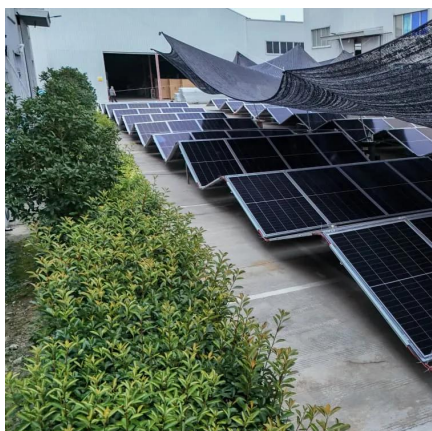

Base Station Battery Kit Outdoor Site

Base Station Battery Kit Outdoor Site

Outdoor Photovoltaic Energy Cabinet, Base Station Energy ...

An Outdoor Photovoltaic Energy Cabinet is a fully integrated, weatherproof power solution combining solar generation, lithium battery storage, inverter, and EMS in a single cabinet. It ...

Solar Base Station

The Solar Base Station is a turnkey unit that comes complete with a 15 watt solar panel and built-in 10,000mah Lithium-ion battery so you can put it right to work!

[Request Quote](#)

[Wyze Cam Outdoor Starter Bundle v2 \(1](#)