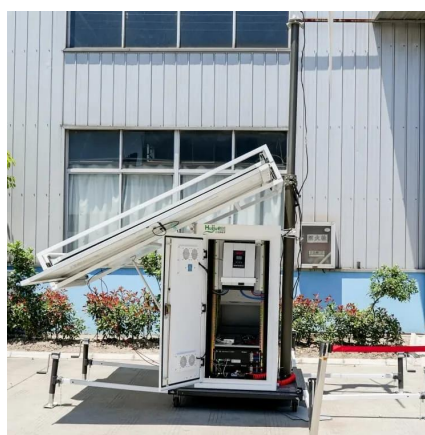

[BioLite Outdoor & Off-Grid Charging, Cooking & Lighting](#)

BioLite designs off-grid personal scale energy products for cooking, charging, and lighting. Perfect for camping, fishing, tailgating, power outages, and more.

[Request Quote](#)