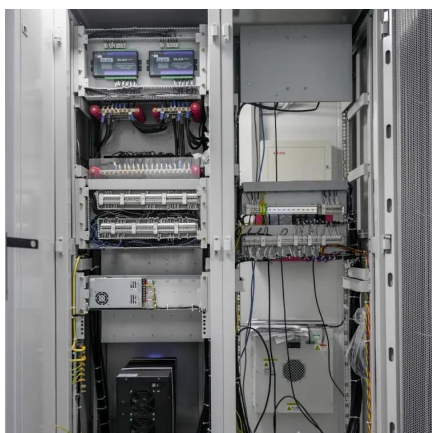

Solar Base Station

The Solar Base Station is a turnkey unit that comes complete with a 15 watt solar panel and built-in 10,000mah Lithium-ion battery so you can put it right to work!

[Request Quote](#)

[Wyze Cam Outdoor Starter Bundle v2 (1](#)