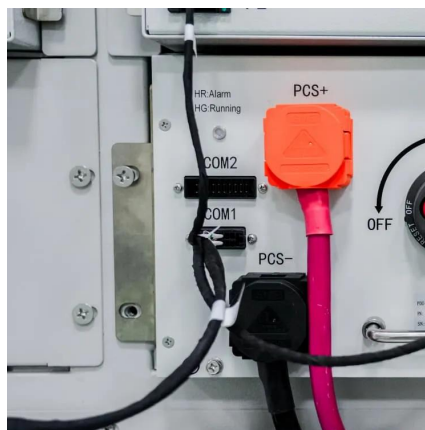

Camera + Base Station

Base Station Required: The Wyze home security system bundle requires a base station to operate. Note that this functionality is not possible using the camera alone. Connect ...

[Request Quote](#)