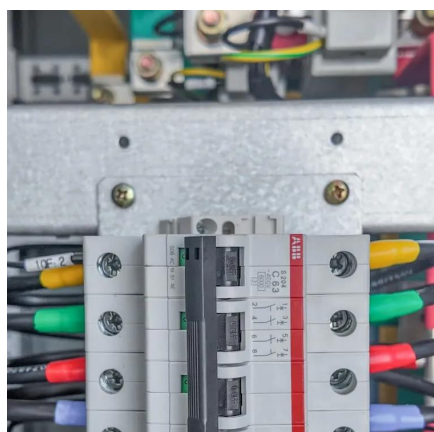

EGO POWER+ Nexus Escape 150 -Watts Portable Power Station Lowes

The power inverter is compact, well-built, and integrates well with the battery system. It is praised for its convenience and usefulness during power outages, allowing users to charge phones, ...

[Request Quote](#)