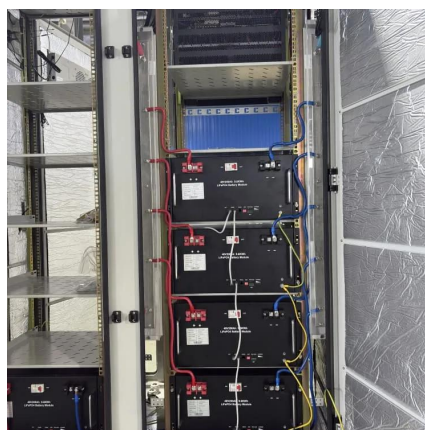

PowerDrive 150W Continuous / 250W Peak Portable Power Station

Use it as an emergency backup battery to power AC devices like phones and laptops or LED lights up to 150 watts. Power car electronics and more using the two 3-prong AC outlets and ...

[Request Quote](#)