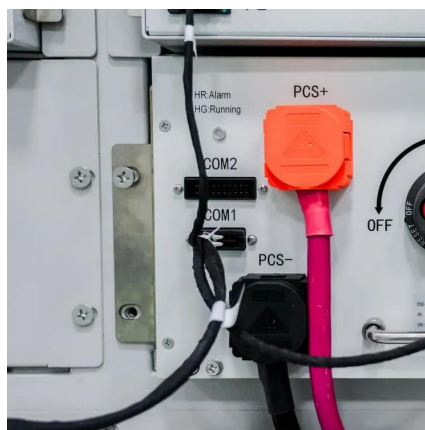

[Best 12V to 220V Power Inverters for Cars, ...](#)

This article reviews five top 12V to 220V power inverters featuring various power capacities, safety protections, and smart features ...

[Request Quote](#)

12V to 220V Inverter for sale