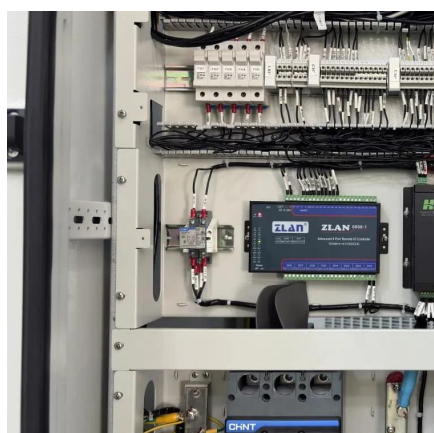

Get the best deals for 12V to 220V Inverter at eBay . We have a great online selection at the lowest prices with Fast & Free shipping on many items!

[Request Quote](#)

[CHENGSI 1200 Watt Pure Sine Wave Power ...](#)

Buy CHENGSI 1200 Watt Pure Sine Wave Power Inverter DC 12V to AC 220V Converter, for Home, RV, Truck, Off-Grid ...

[Request Quote](#)

[Pure Sine Wave Inverter 12V to 220V 3000W-6000W Peak ...](#)

This pure sine wave inverter is a current converter that converts 12V/24V/48V/60V DC to 220V AC. The output power can be used for a variety of devices, making it the ultimate car charger ...

[Request Quote](#)

Best 12V to 220V Power Inverters for Cars, Homes, and Camping

This article reviews five top 12V to 220V power inverters featuring various power capacities, safety protections, and smart features suitable for different needs.

[Request Quote](#)