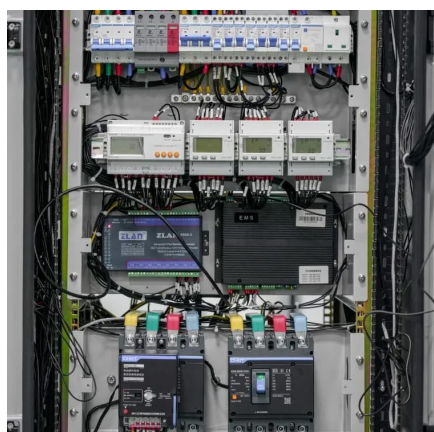

Infinity 1200 Portable Power Station - 1800W Solar Generator, 1280Wh

Stay powered during outages or off-grid adventures with the Infinity 1200 Portable Power Station. This high-capacity 1280Wh LiFePO4 solar generator delivers 1800W of pure sine wave power, ...

[Request Quote](#)