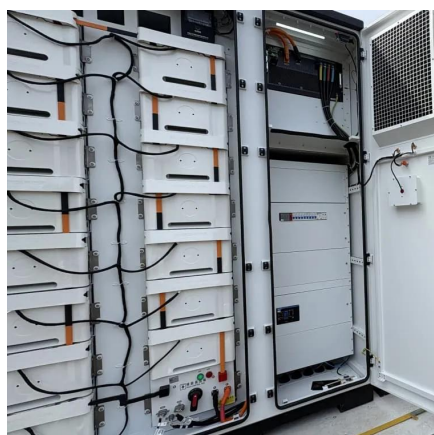

100ah power station for sale in Atlanta

Dr. Prepare 12V 100Ah LiFePO4 Battery Solar Power Station, ...

Dr. Prepare PowerMax is a combination of a 12V 100Ah 1280Wh LiFePO4 battery and a solar generator, Battery and Hub can be used with Solar Panel to supplying power during your RV ...

[Request Quote](#)

Portable Power Station , Atlanta, GA , Survival Battery Backup

Our portable power station offers the ultimate solution for those in Atlanta, providing versatile energy options for camping, outdoor events, or home backup. We pride ourselves on ...

[Request Quote](#)